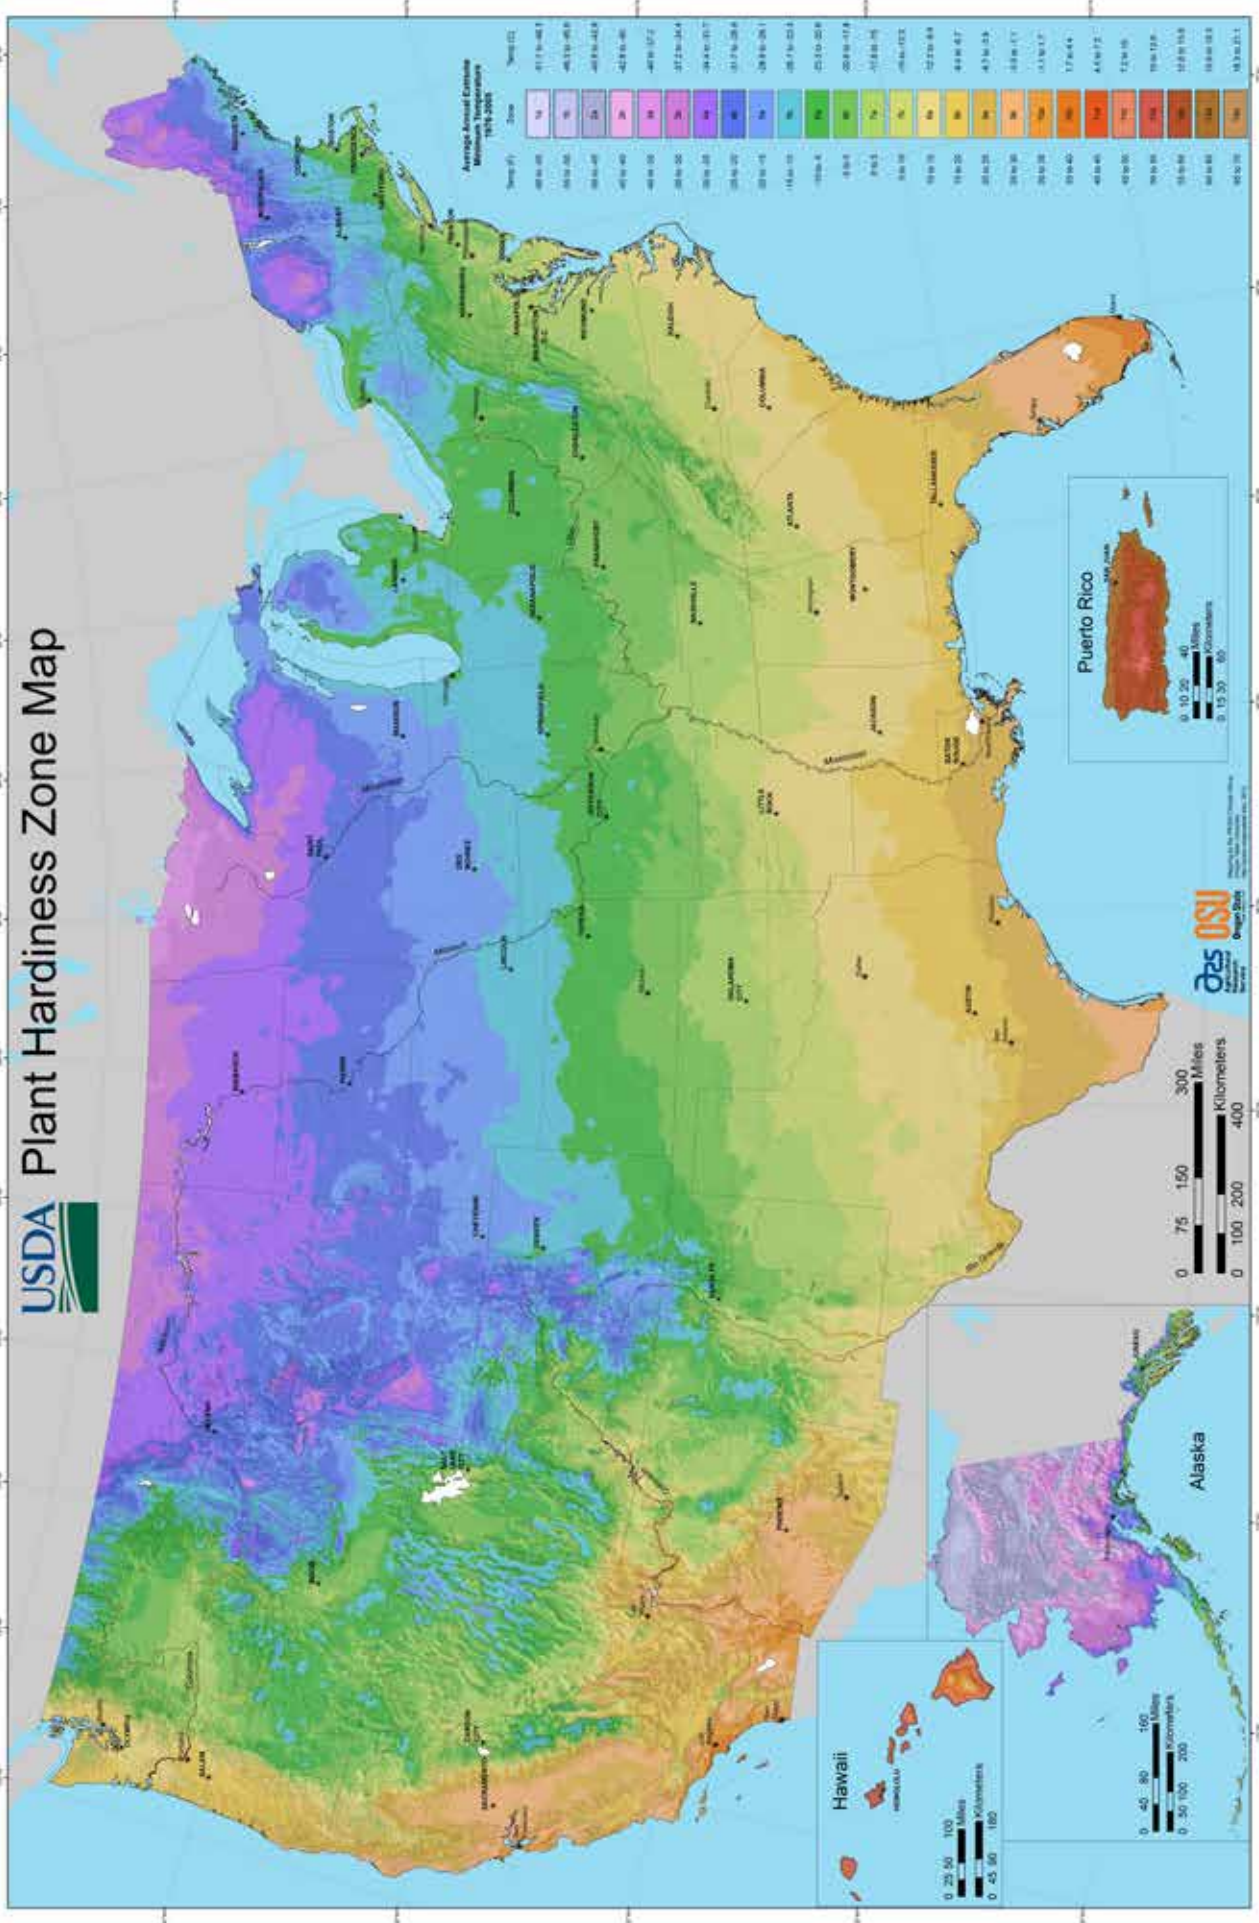

USDA Plant Hardiness Zone Map